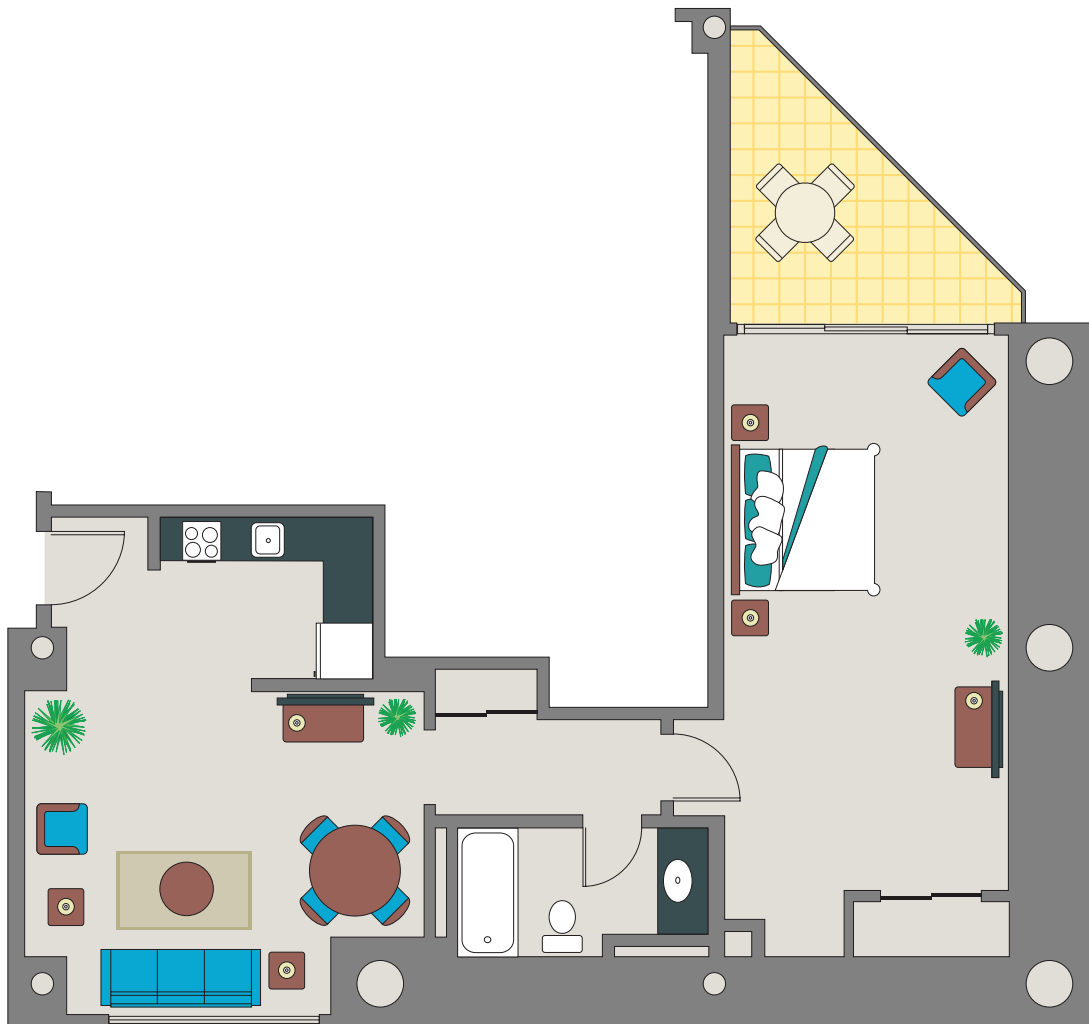

Phase I - Tower 01

FINISHES & AMENITIES

- Fully Equipped Kitchen
- 4-Burner Gas Stove
- Refrigerator with Ice Maker
- Microwave/Convection Oven
- Coffeemaker
- Queen Sofa Bed
- Air Conditioning
- Flat-Screen TV with DVD player
- Clock Radio with iPod Dock
- In-Room Safe
- Iron & Ironing Board
- Lighted Make-up Mirror
- Hairdryer
- Private Deck or Balcony
- Wi-Fi Internet Access