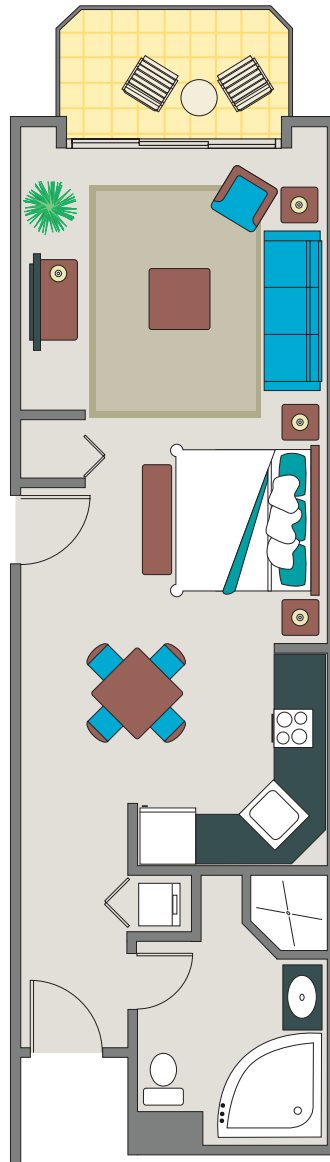

Phase II - Type I

FINISHES & AMENITIES

- Fully Equipped Kitchen
- Refrigerator
- Microwave/Convection Oven
- Coffeemaker
- 4-Burner Stovetop
- Dishwasher
- Air Conditioning
- Flat-Screen TV with DVD player
- Clock Radio with iPod Dock
- In-Room Safe
- Washer & Dryer
- Refrigerator with Ice Maker
- Queen Sofa Bed
- Hairdryer
- Private Deck or Balcony
- Wi-Fi Internet Access
- Shower & Whirlpool
- Lighted Makeup Mirror
- Iron & Ironing Board

Phase II - Type II

FINISHES & AMENITIES

- Fully Equipped Kitchen
- Refrigerator
- Microwave/Convection Oven
- Coffeemaker
- 4-Burner Stovetop
- Dishwasher
- Air Conditioning
- Flat-Screen TV with DVD player
- Clock Radio with iPod Dock
- In-Room Safe
- Washer & Dryer
- Refrigerator with Ice Maker
- Queen Sofa Bed
- Hairdryer
- Private Deck or Balcony
- Wi-Fi Internet Access
- Shower & Whirlpool
- Lighted Makeup Mirror
- Iron & Ironing Board

Phase II - Type III

FINISHES & AMENITIES

- Fully Equipped Kitchen
- Refrigerator
- Microwave
- Coffeemaker
- 4-Burner Stovetop
- Dishwasher
- Air Conditioning
- Flat-Screen TV with DVD player
- Clock Radio with iPod Dock
- In-Room Safe
- Washer & Dryer
- Refrigerator with Ice Maker
- Queen Sofa Bed
- Hairdryer
- Private Deck or Balcony
- Wi-Fi Internet Access
- Shower & Whirlpool
- Lighted Makeup Mirror
- Iron & Ironing Board