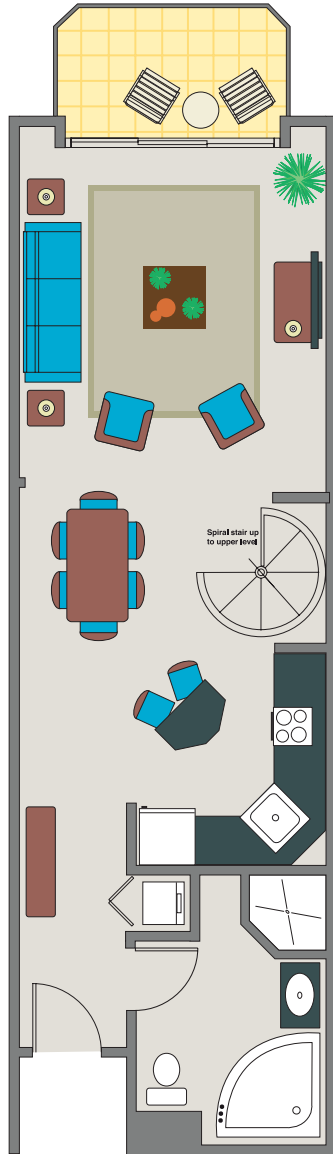

Phase II - Type VI

Lower Floor

Upper Floor

FINISHES & AMENITIES

- Fully Equipped Kitchen
- Refrigerator
- Microwave
- Coffeemaker
- 4-Burner Stovetop
- Dishwasher
- Air Conditioning
- Flat-Screen TV with DVD player
- Clock Radio with iPod Dock
- In-Room Safe
- Washer & Dryer
- Refrigerator with Ice Maker
- Queen Sofa Bed
- Hairdryer
- Private Deck or Balcony
- Wi-Fi Internet Access
- Shower & Whirlpool
- Lighted Makeup Mirror
- Iron & Ironing Board