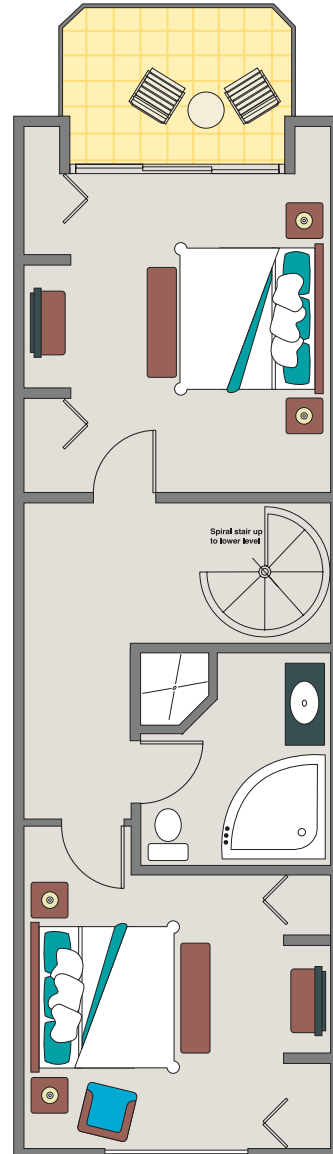

Phase II - Type VI

Lower Floor

Upper Floor

FINISHES & AMENITIES

- Fully Equipped Kitchen
- Refrigerator
- Microwave
- Coffeemaker
- 4-Burner Stovetop
- Dishwasher
- Air Conditioning
- Flat-Screen TV with DVD player
- Clock Radio with iPod Dock
- In-Room Safe
- Washer & Dryer
- Refrigerator with Ice Maker
- Queen Sofa Bed
- Hairdryer
- Private Deck or Balcony
- Wi-Fi Internet Access
- Shower & Whirlpool
- Lighted Makeup Mirror
- Iron & Ironing Board