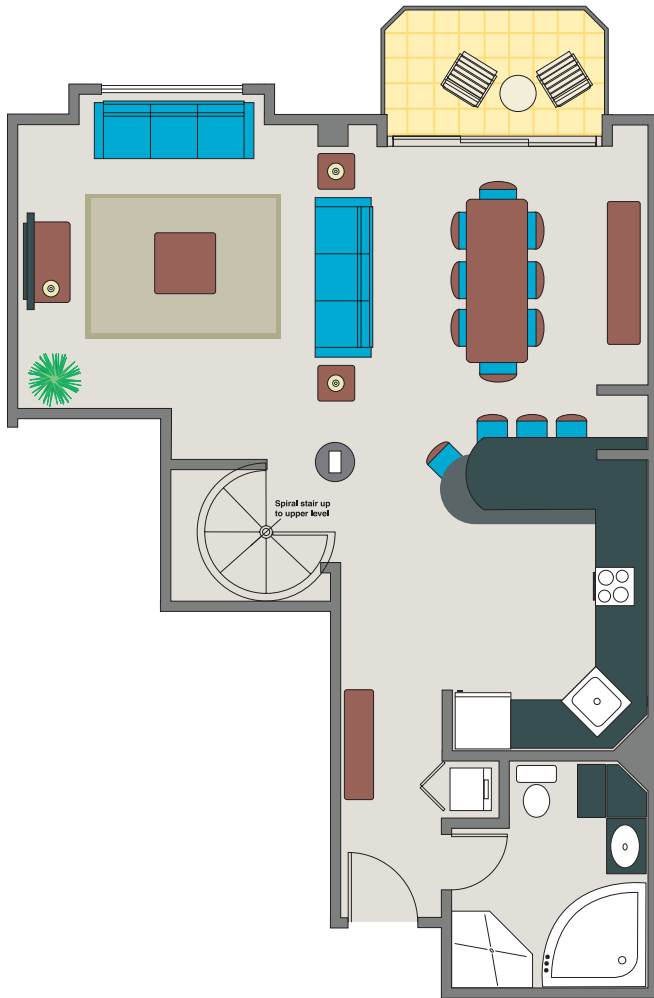

Phase II - Type V

Lower Floor

Upper Floor

FINISHES & AMENITIES

- Fully Equipped Kitchen
- Refrigerator
- Microwave
- Coffeemaker
- 4-Burner Stovetop
- Dishwasher
- Air Conditioning
- Flat-Screen TV with DVD player
- Clock Radio with iPod Dock
- In-Room Safe
- Washer & Dryer
- Refrigerator with Ice Maker
- Queen Sofa Bed
- Hairdryer
- Private Deck or Balcony
- Wi-Fi Internet Access
- Shower & Whirlpool
- Lighted Makeup Mirror
- Iron & Ironing Board