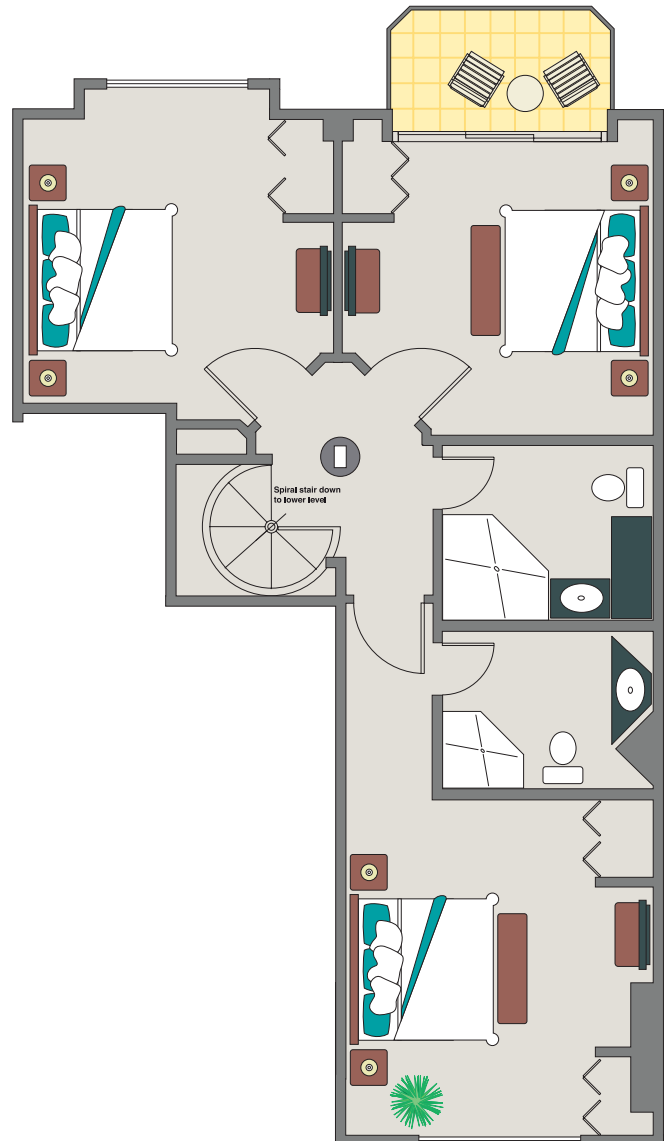

Phase II - Type V

Lower Floor

Upper Floor

FINISHES & AMENITIES

- Fully Equipped Kitchen
- Refrigerator
- Microwave
- Coffeemaker
- 4-Burner Stovetop
- Dishwasher
- Air Conditioning
- Flat-Screen TV with DVD player
- Clock Radio with iPod Dock
- In-Room Safe
- Washer & Dryer
- Refrigerator with Ice Maker
- Queen Sofa Bed
- Hairdryer
- Private Deck or Balcony
- Wi-Fi Internet Access
- Shower & Whirlpool
- Lighted Makeup Mirror
- Iron & Ironing Board